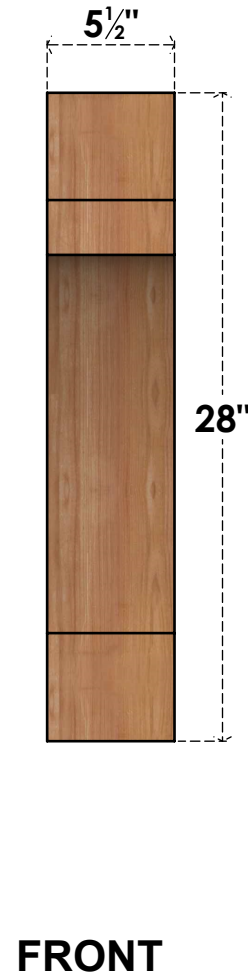

BRC06X20X28MRC00SWR

5 1/2"W X 20"D X 28"H MERCED SMOOTH BRACE, WESTERN RED CEDAR

EKENA MILLWORK
 2300 WEST MAIN ST.
 CLARKSVILLE, TX 75426
 TOLL FREE: 866-607-0453
 WWW.EKENAMILLWORK.COM

NOTES

1. INSTALLATION TO BE COMPLETED IN ACCORDANCE WITH MANUFACTURER'S SPECIFICATIONS.
2. DRAWING MAY NOT BE TO SCALE
3. THIS DRAWING IS INTENDED FOR DESIGN AND PLANNING PURPOSES ONLY.
4. ALL INFORMATION CONTAINED HEREIN WAS CURRENT AT THE TIME OF DEVELOPMENT BUT MUST BE REVIEWED AND APPROVED BY THE PRODUCT MANUFACTURER TO BE CONSIDERED ACCURATE.
5. PRODUCTS ARE NOT KILN DRIED. THIS ITEM IS UNIQUE AND WILL CONTAIN THE NATURAL VARIATIONS THAT THE WOOD SPECIES OFFERS. THIS MAY RESULT IN VARIATIONS UP TO 1/4"