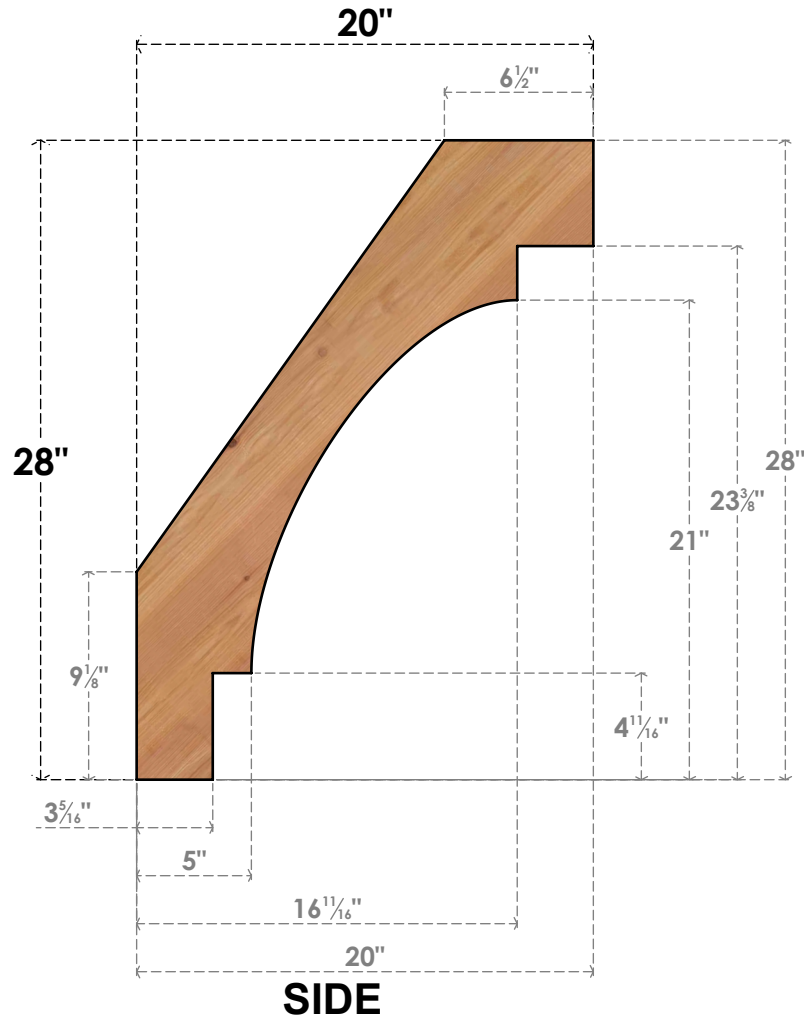

BRC06X20X28MRC00SWR

5 1/2"W X 20"D X 28"H MERCED SMOOTH BRACE, WESTERN RED CEDAR

EKENA MILLWORK
 2300 WEST MAIN ST.
 CLARKSVILLE, TX 75426
 TOLL FREE: 866-607-0453
 WWW.EKENAMILLWORK.COM

NOTES

1. INSTALLATION TO BE COMPLETED IN ACCORDANCE WITH MANUFACTURER'S SPECIFICATIONS.
2. DRAWING MAY NOT BE TO SCALE
3. THIS DRAWING IS INTENDED FOR DESIGN AND PLANNING PURPOSES ONLY.
4. ALL INFORMATION CONTAINED HEREIN WAS CURRENT AT THE TIME OF DEVELOPMENT BUT MUST BE REVIEWED AND APPROVED BY THE PRODUCT MANUFACTURER TO BE CONSIDERED ACCURATE.
5. PRODUCTS ARE NOT KILN DRIED. THIS ITEM IS UNIQUE AND WILL CONTAIN THE NATURAL VARIATIONS THAT THE WOOD SPECIES OFFERS. THIS MAY RESULT IN VARIATIONS UP TO 1/4"